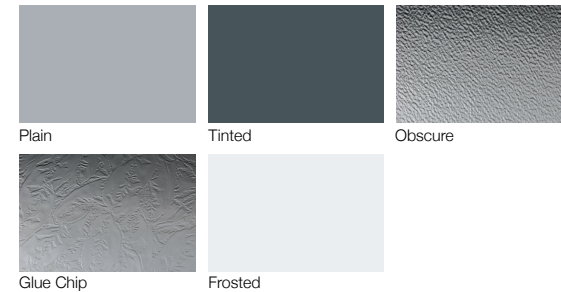

C.H.I. Flush Panel Series - Options

MODEL DESIGN

MODEL INSULATIONS

- Model: 2284
- R-value¹ 10.29

- Models: 2217
- Thermally-broken
- R-value¹ 17.54

SPECIFICATIONS

Product	2284	2217
Section Joint	Tongue and groove	Thermally-broken tongue and groove
Section Thickness	2"	2"
Section Material	Steel	Steel
Insulation	1-13/16" cfc [chlorofluorocarbon] free polystyrene with steel back	1-7/8" foam injected cfc [chlorofluorocarbon] free urethane with steel back
R-value¹	10.29	17.54
Windbreaker Series	Available	Available
Impact Series	Available	Available
Options		
Window Inserts	Cathedral, mission, cascade, waterton, sherwood, sunburst, stockton	Cathedral, mission, cascade, waterton, sherwood, sunburst, stockton
Glass⁴	1/8" & 7/16" - Plain⁴, obscure, tinted, glue chip, frosted	7/16" - Plain⁴, obscure, tinted, glue chip, frosted
Designer Glass	Temple, florence, hampton, newport, hawthorne⁵, somerset⁵	Temple, florence, hampton, newport, hawthorne⁵, somerset⁵
Colors²	White, almond, sandstone, brown, bronze, gray, evergreen, desert tan	White, almond, sandstone, brown, bronze, evergreen, desert tan, black
Accents Images	Available	Available
Appearance and Endurance Package	Available	Available
Warranty		
Sections	Limited Lifetime Warranty	Limited Lifetime Warranty
Hardware	6-years	6-years
Springs	3-years for doors up to 8' high	3-years for doors up to 8' high

¹ R-value testing is in accordance with ASTM C518 standards. ² Refer to your local C.H.I. dealer for exact color match. ³ Textured or tinted glass lets in light while obscuring vision and improves the natural beauty of your home. ⁴ Also available as 1/8" polycarbonate. ⁵ Available in platinum or brass casing.

WINDOW INSERTS

Short Panel

GLASS³

DESIGNER GLASS

COLORS²