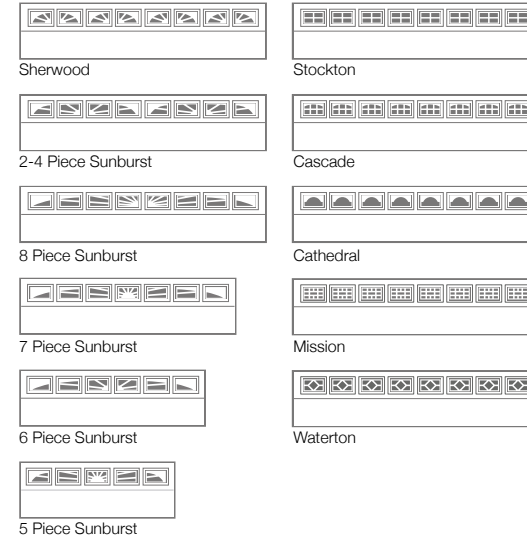

WINDOW INSERTS

Short Panel